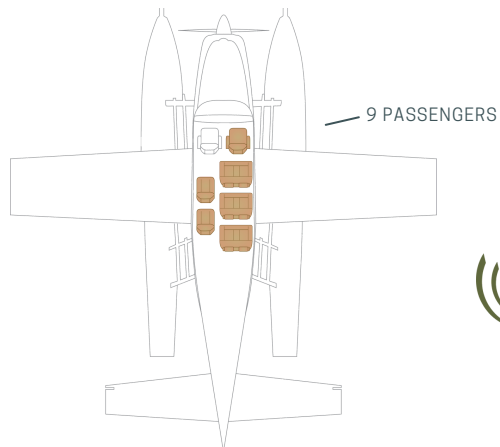

250.655.6844
charter@vih.com
vihexecujet.com