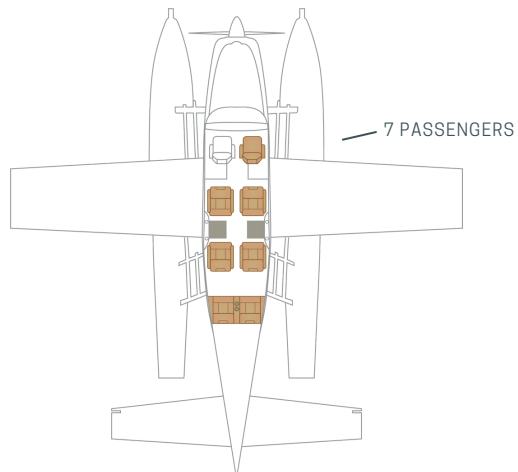

250.655.6844
charter@vih.com
vihexecujet.com