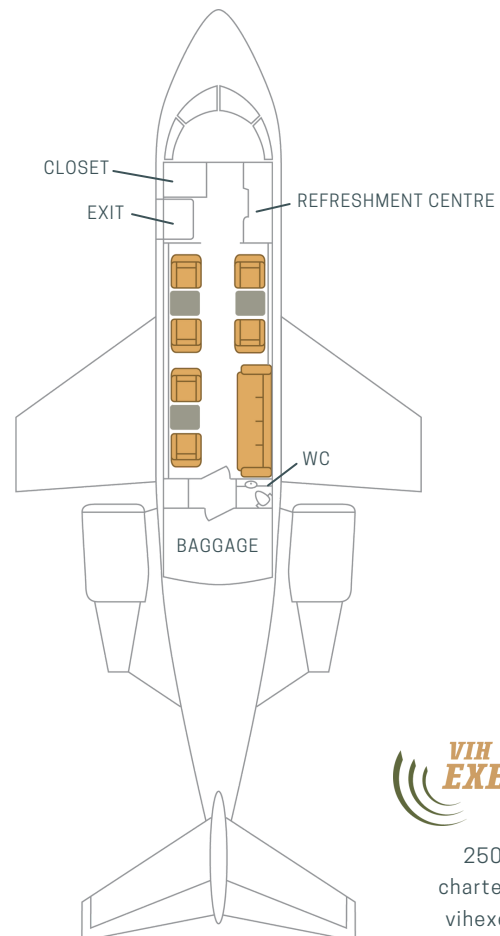

10 PASSENGER CAPACITY

4692sm RANGE

528mph CRUISING SPEED

115cu.ft BAGGAGE CAPACITY

250.655.6844
 charter@vih.com
 vihexecujet.com